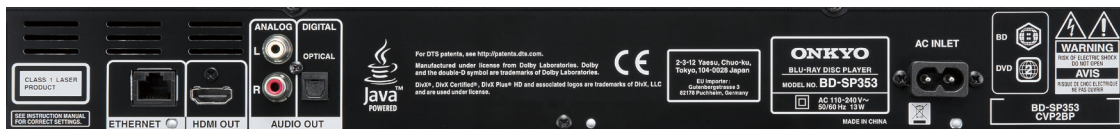

Full High-Definition 1080p Video and Compatibility with AVCHD and DivX Plus™ HD

Blu-ray Disc delivers the most vivid and detailed video images ever seen in home theater. A disc played back on the BD-SP353 can be output in full high-definition 1080p at 24 frames per second—the native frame rate for movies. Meanwhile, the BD-SP353 offers compatibility with the increasingly popular DivX Plus™ HD (MKV) and AVCHD formats, which employ high-compression video codecs. Now you can enjoy big-screen playback of your high-definition movies and video clips recorded on a compatible camcorder.

Continue Mode Gets You Back to Where You Were Watching

Continue key on the remote allows you to save where you left off last night. It lets you continue your entertainment with a snap.

1080p Upscaling Sharpens Your DVD Picture

1080p upscaling improves your standard-def DVD pictures to Full HD, giving your collection a new lease on life.

SPECIFICATIONS

Video Section

Signal System	PAL / NTSC
HDMI Output	480p/576p, 720p, 1080i, 1080p, 1080p/24 fps

General

Power Supply	AC 110~240V, 50/60 Hz
Power Consumption	13 W
Quick Standby Power Consumption	1 W
Standby Power Consumption	0.3 W

Dimensions (W x H x D)	435 x 58 x 249 mm
Weight	2.0 kg

CARTON

Dimensions (W x H x D)	503 x 122 x 342 mm
Weight	3.3 kg

Supplied Accessories

- Instruction manual
- Remote controller
- AAA (R03) batteries x 2
- AC Cord